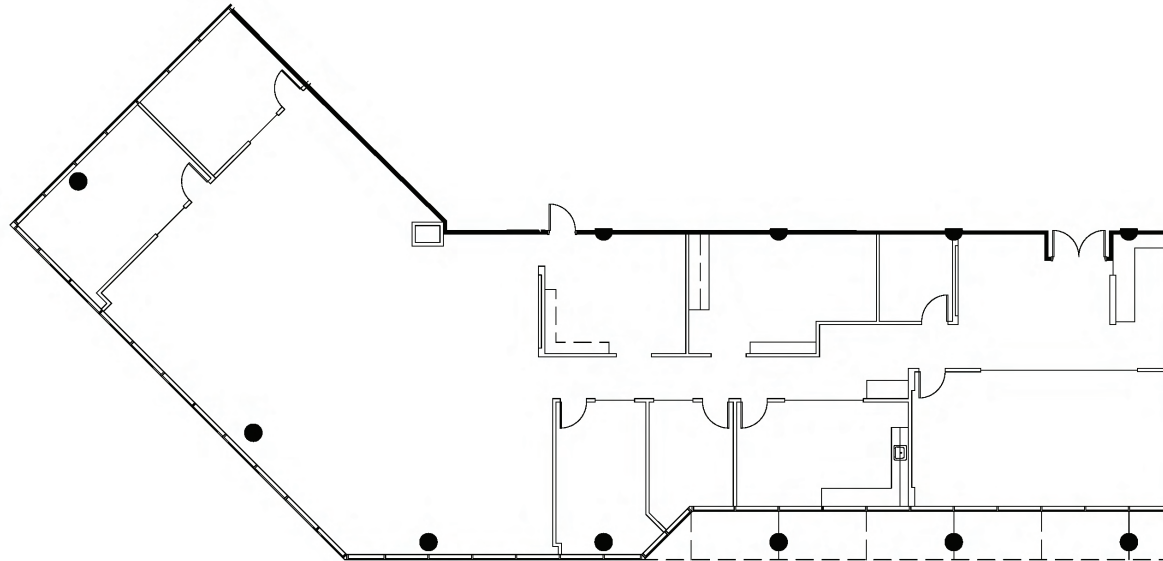

160 CLAIREMONT AVENUE

SUITE 600 | \pm 5,345 RSF

NORTH

Note: Drawing not to scale.

Key Plan

Jeff Pollock, CCIM, SIOR
404-662-2182
jp@pollockcommercial.com

Katie Sentell, CCIM
404-596-8419
katie@pollockcommercial.com